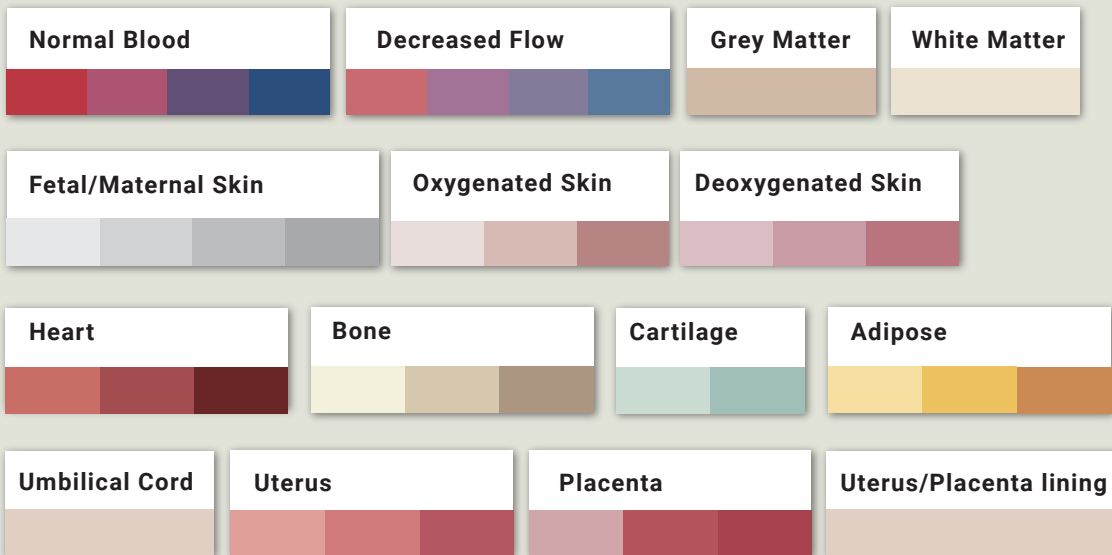

Text

Roboto
Medium, 12 pt

Labels

Roboto
Medium, 12 pt

Colour Palette

Graphic Elements

Organs & Tissues

Graphic Elements

Inset Box
Black, 1.5 pt

Leaderline
Arrow 21, 50%, 1 pt

Dashed line
Dash 14 pt, Gap 1pt
stroke 0.75 pt

Arrow
Arrow 2, 0%, 3 pt